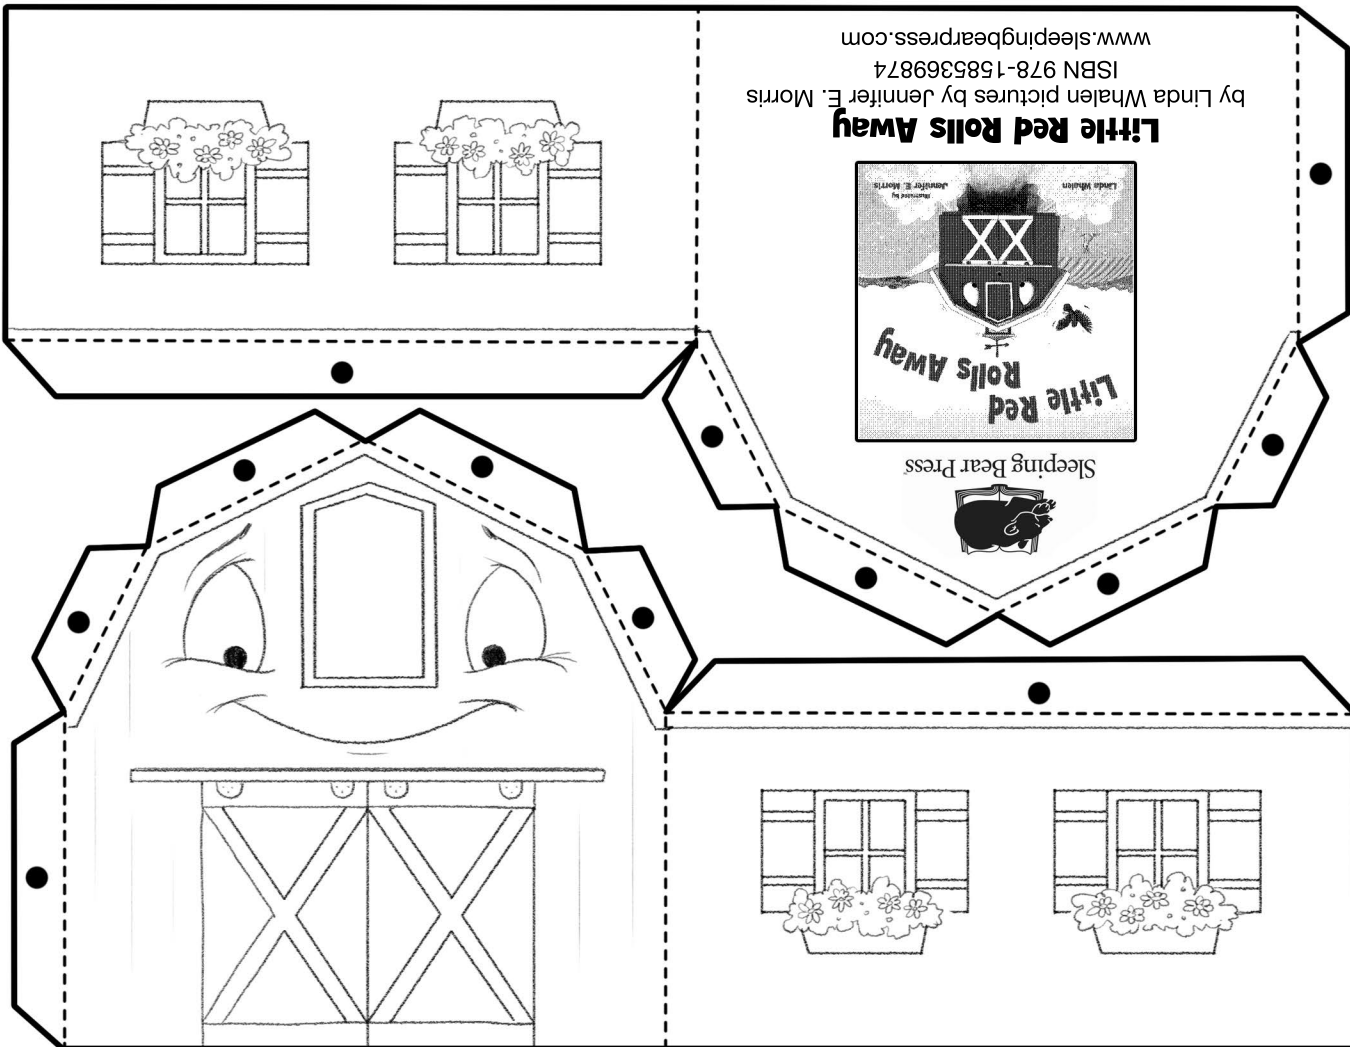

# Little Red Rolls Away 3D Model Sheet

www.sleepingbearpress.com  
 ISBN 978-1585369874  
 by Linda Whalen pictures by Jennifer E. Morris

**INSTRUCTIONS:** Cut on heavy black lines and fold on dotted lines. Apply glue to tabs with black circles. For more information visit [www.jemorris.com](http://www.jemorris.com)