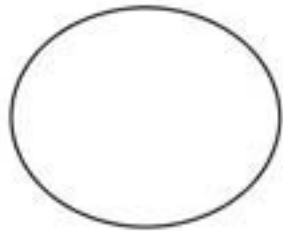

HOW TO DRAW A MONKEY

Draw a circle
(it does NOT have to be perfect!)

Add two eyes, a mouth and
two dots for the nose.

Make lines around eyes for fur.

Connect fur lines to edge of head.

Add BIG ears and put some
little squiggles in the ears.
You're done!

Change the size and shape of your circle and make lots of different monkeys!