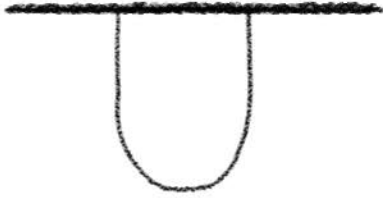

# How to Draw a Witch

1. Draw a capital "U" with a thick straight line across top.

2. Draw a tall triangle on top.

3. Draw an upside down number 7 for her nose.

4. Add 2 dots for eyes and some angry eyebrows.