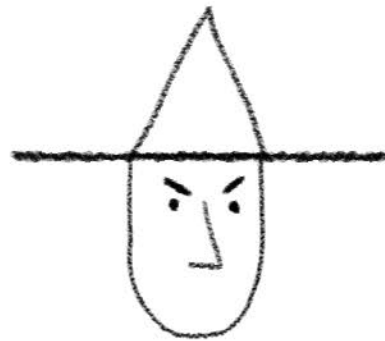

# How to Draw a Witch

1. Draw a capital "U" with a thick straight line across top.

2. Draw a tall triangle on top.

3. Draw an upside down number 7 for her nose.

4. Add 2 dots for eyes and some angry eyebrows.