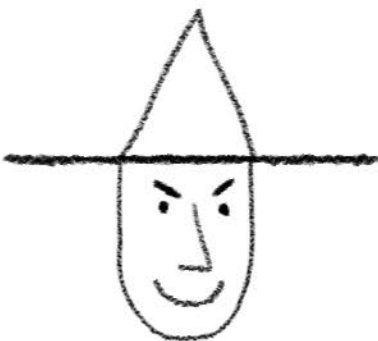

# How to Draw a Witch

1. Draw a capital "U" with a thick straight line across top.

2. Draw a tall triangle on top.

3. Draw an upside down number 7 for her nose.

4. Add 2 dots for eyes and some angry eyebrows.