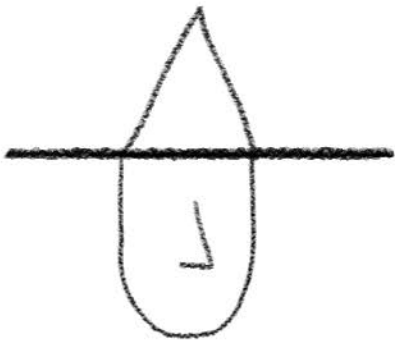

# How to Draw a Witch

1. Draw a capital "U" with a thick straight line across top.

2. Draw a tall triangle on top.

3. Draw an upside down number 7 for her nose.

4. Add 2 dots for eyes and some angry eyebrows.