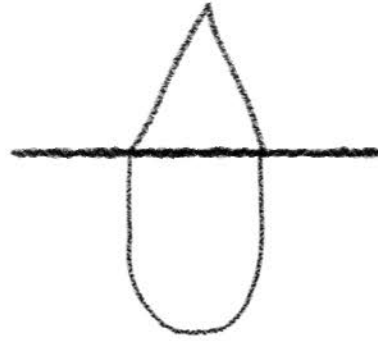

# How to Draw a Witch

1. Draw a capital "U" with a thick straight line across top.

2. Draw a tall triangle on top.

3. Draw an upside down number 7 for her nose.

4. Add 2 dots for eyes and some angry eyebrows.